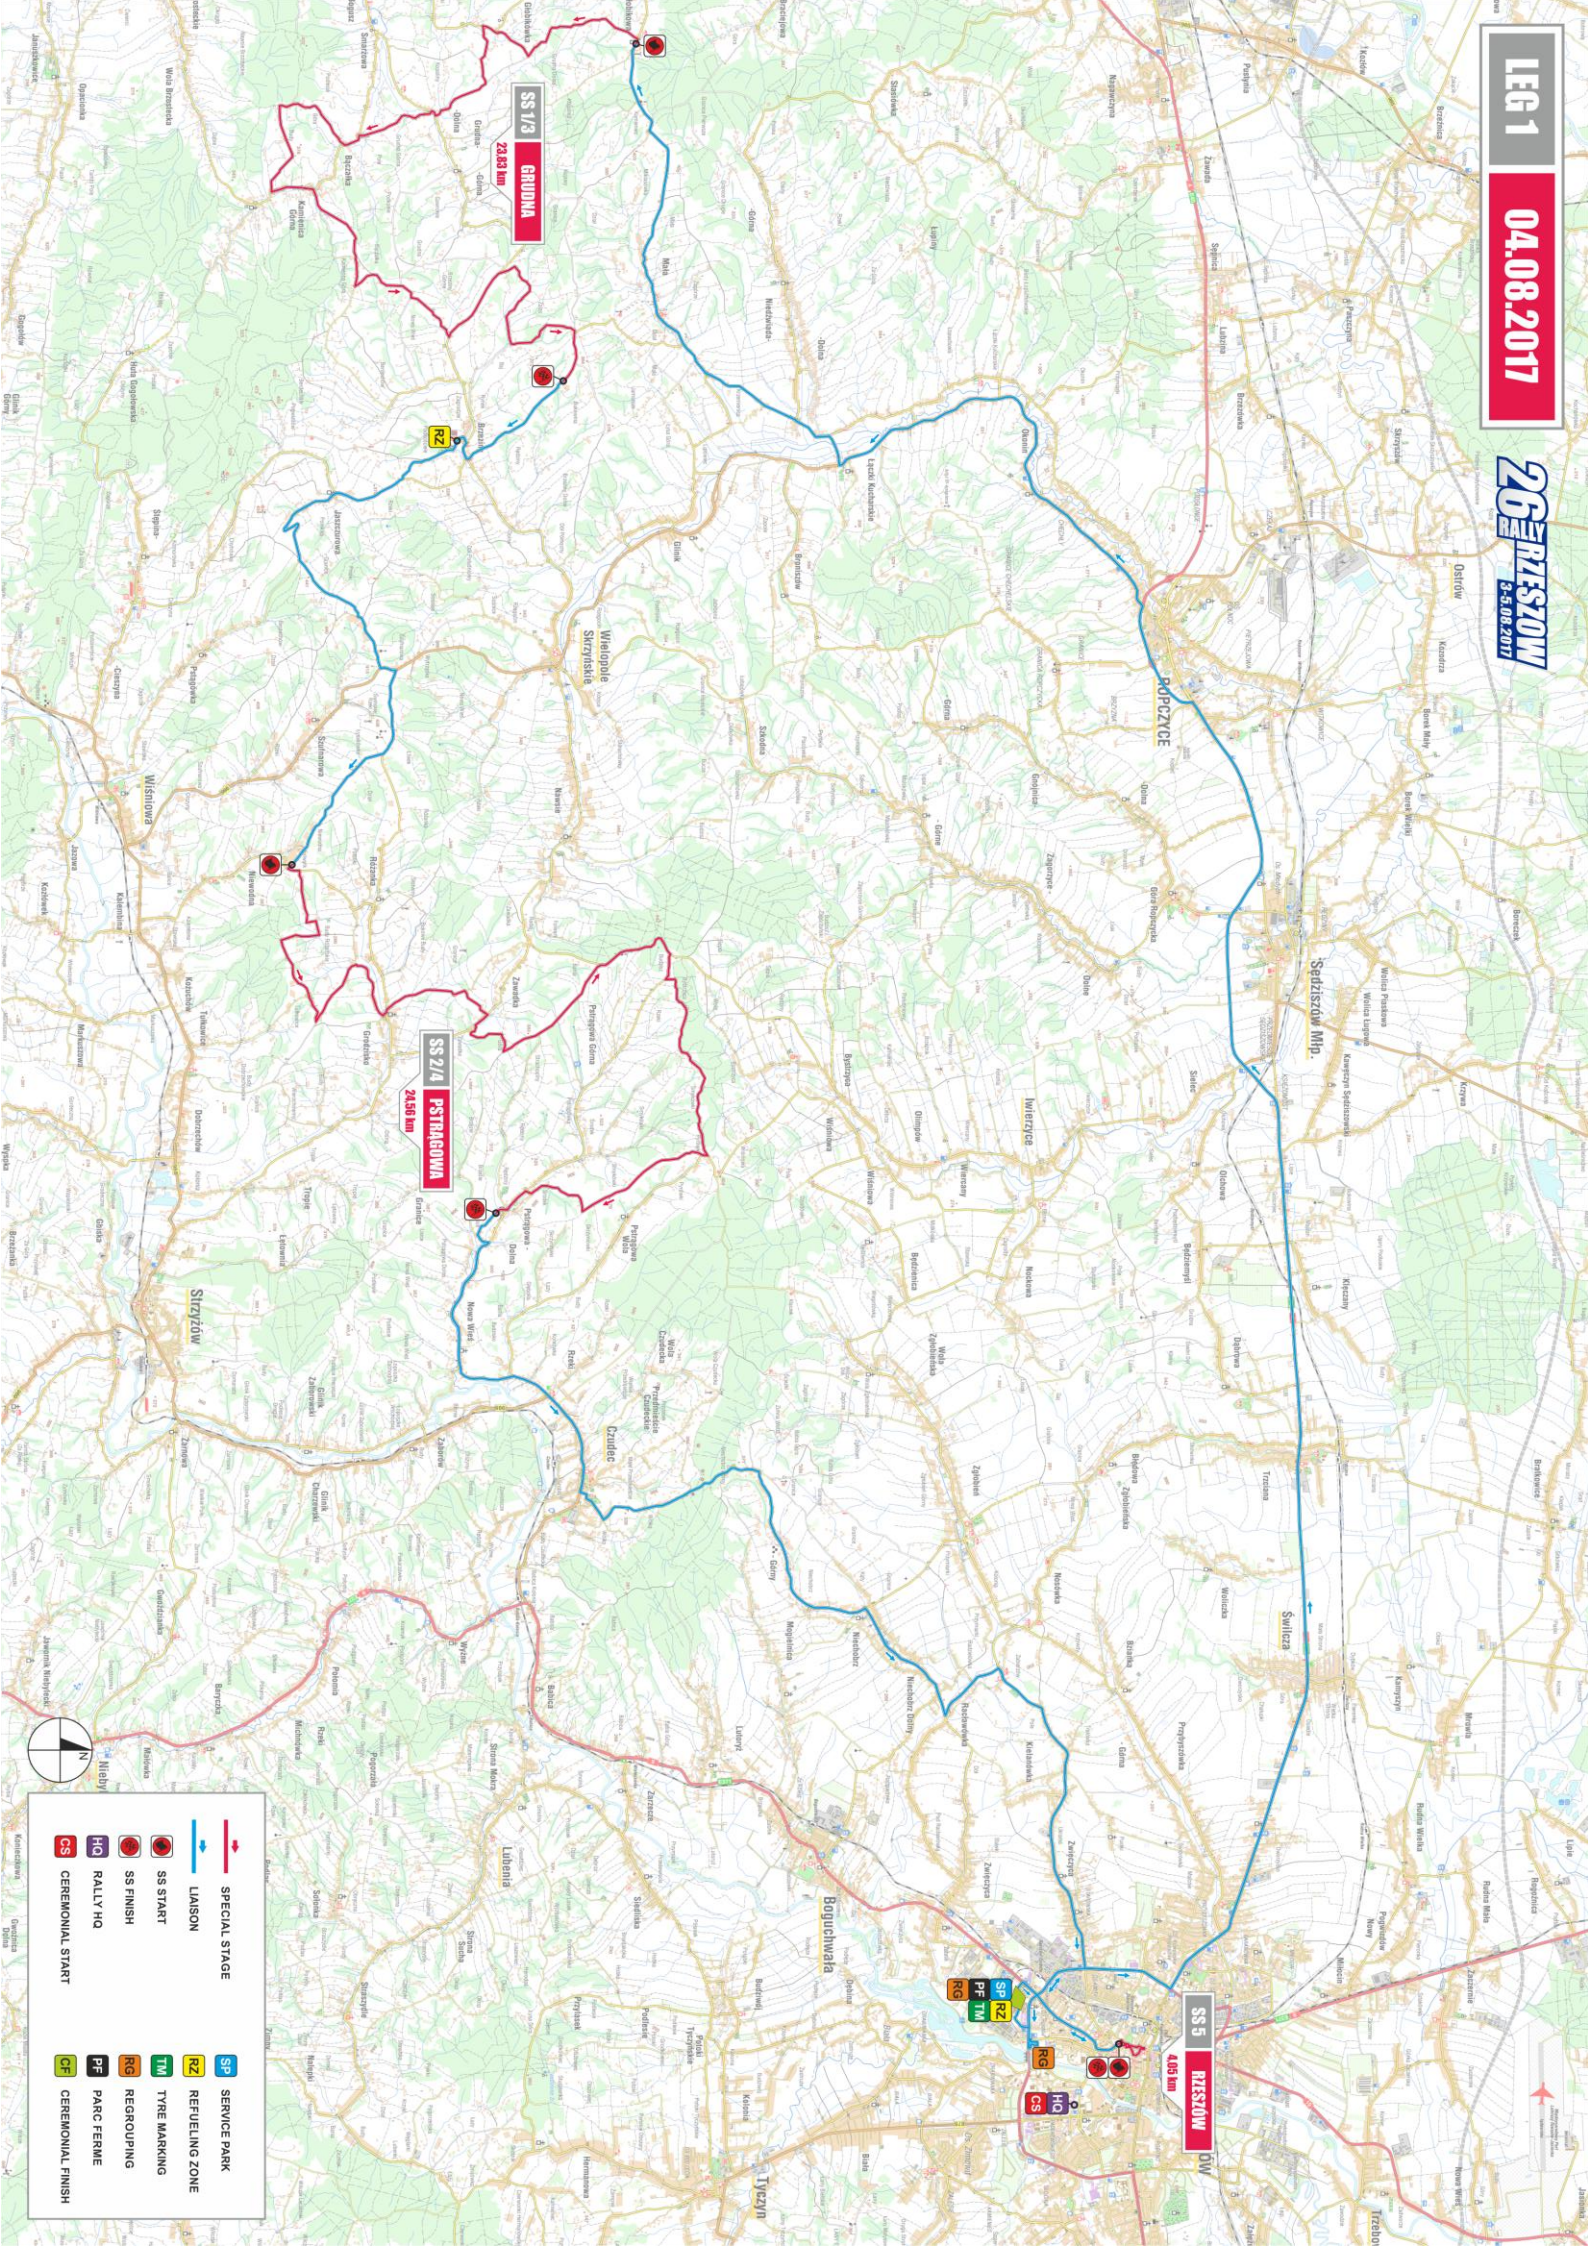

26 RALLY RZESZÓW

3-5.08.2017

RALLY MAPS

SS 1/3
GŁODOWA
23.83 km

SS 2/4
PSTRĄGOWA
24.50 km

SS 5
RZESZÓW
4.05 km

Special Stage

Liaison

Service Park

Refueling Zone

Tyre Marking

Regrouping

Parc Ferme

Ceremonial Start

SS Start

SS Finish

Rally HQ

Ceremonial Start

HQ

SP

RZ

TM

RG

PF

CS

	SPECIAL STAGE		SERVICE PARK
	LIAISON		REFUELING ZONE
	SS START		TYRE MARKING
	SS FINISH		REGROUPING
	RALLY HQ		PARC FERME
	CEREMONIAL START		CEREMONIAL FINISH