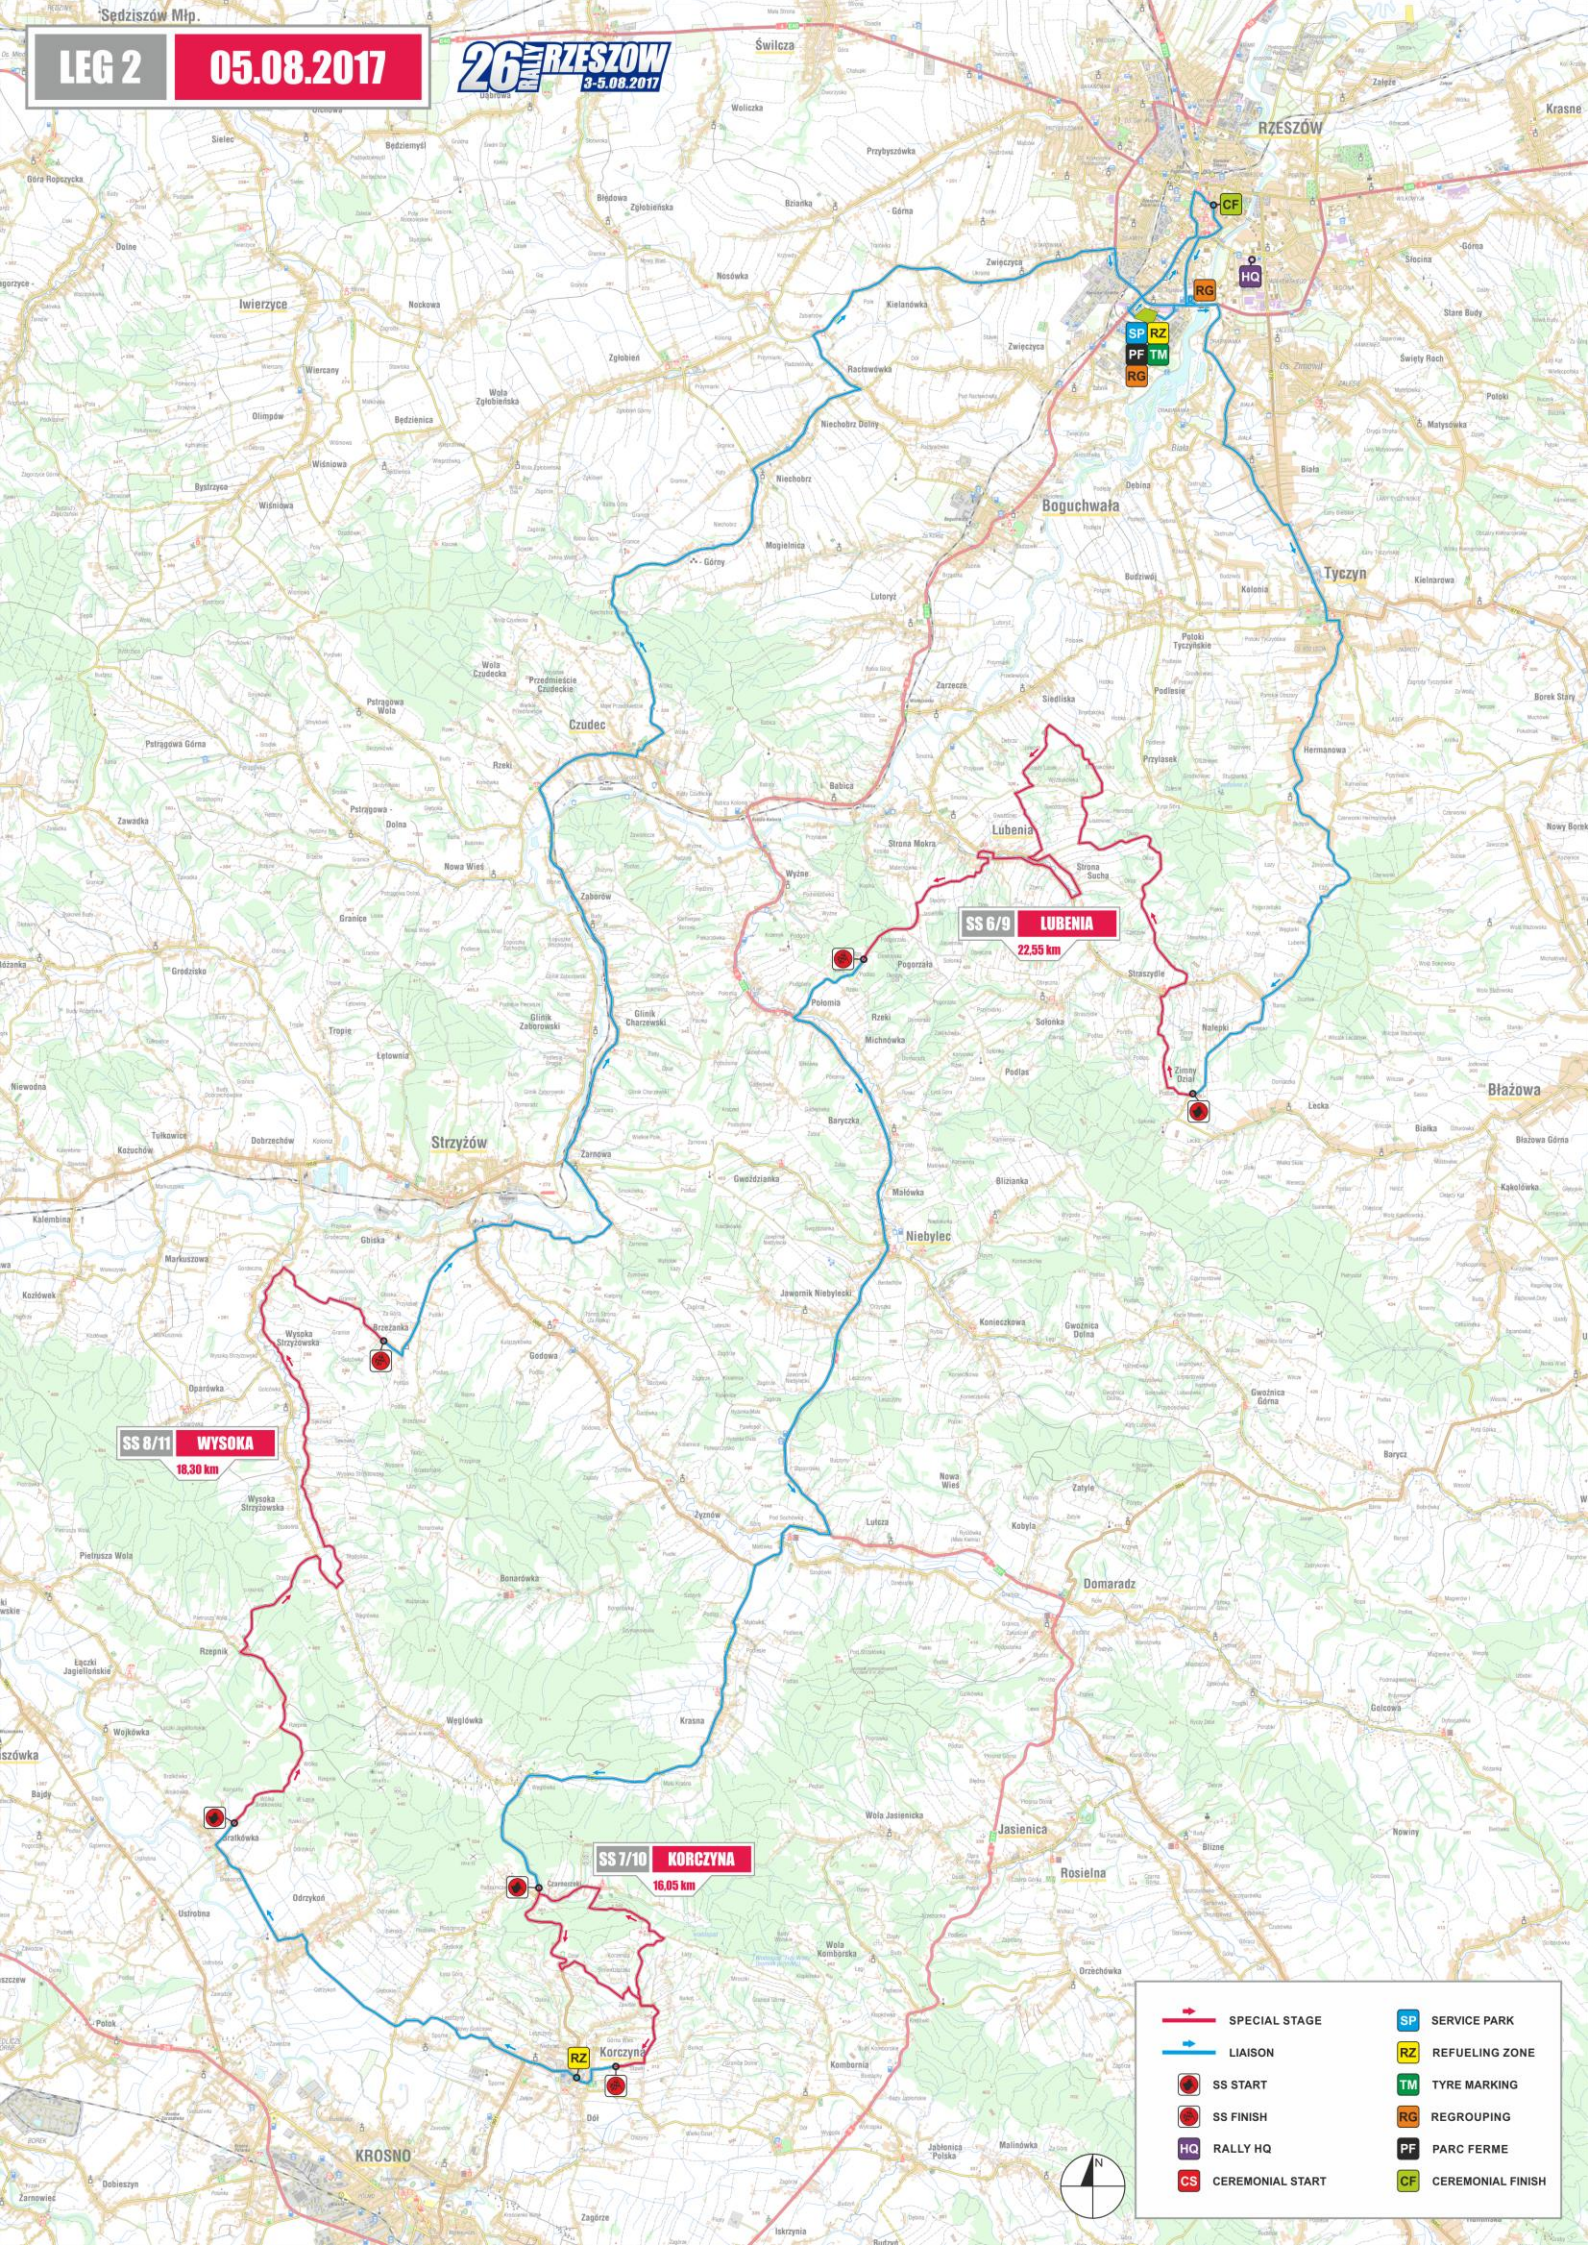

SPECIAL STAGE		SERVICE PARK
	LIAISON		REFUELING ZONE
	SS START		TYRE MARKING
	SS FINISH		REGROUPING
	RALLY HQ		PARC FERME
	CEREMONIAL START		CEREMONIAL FINISH