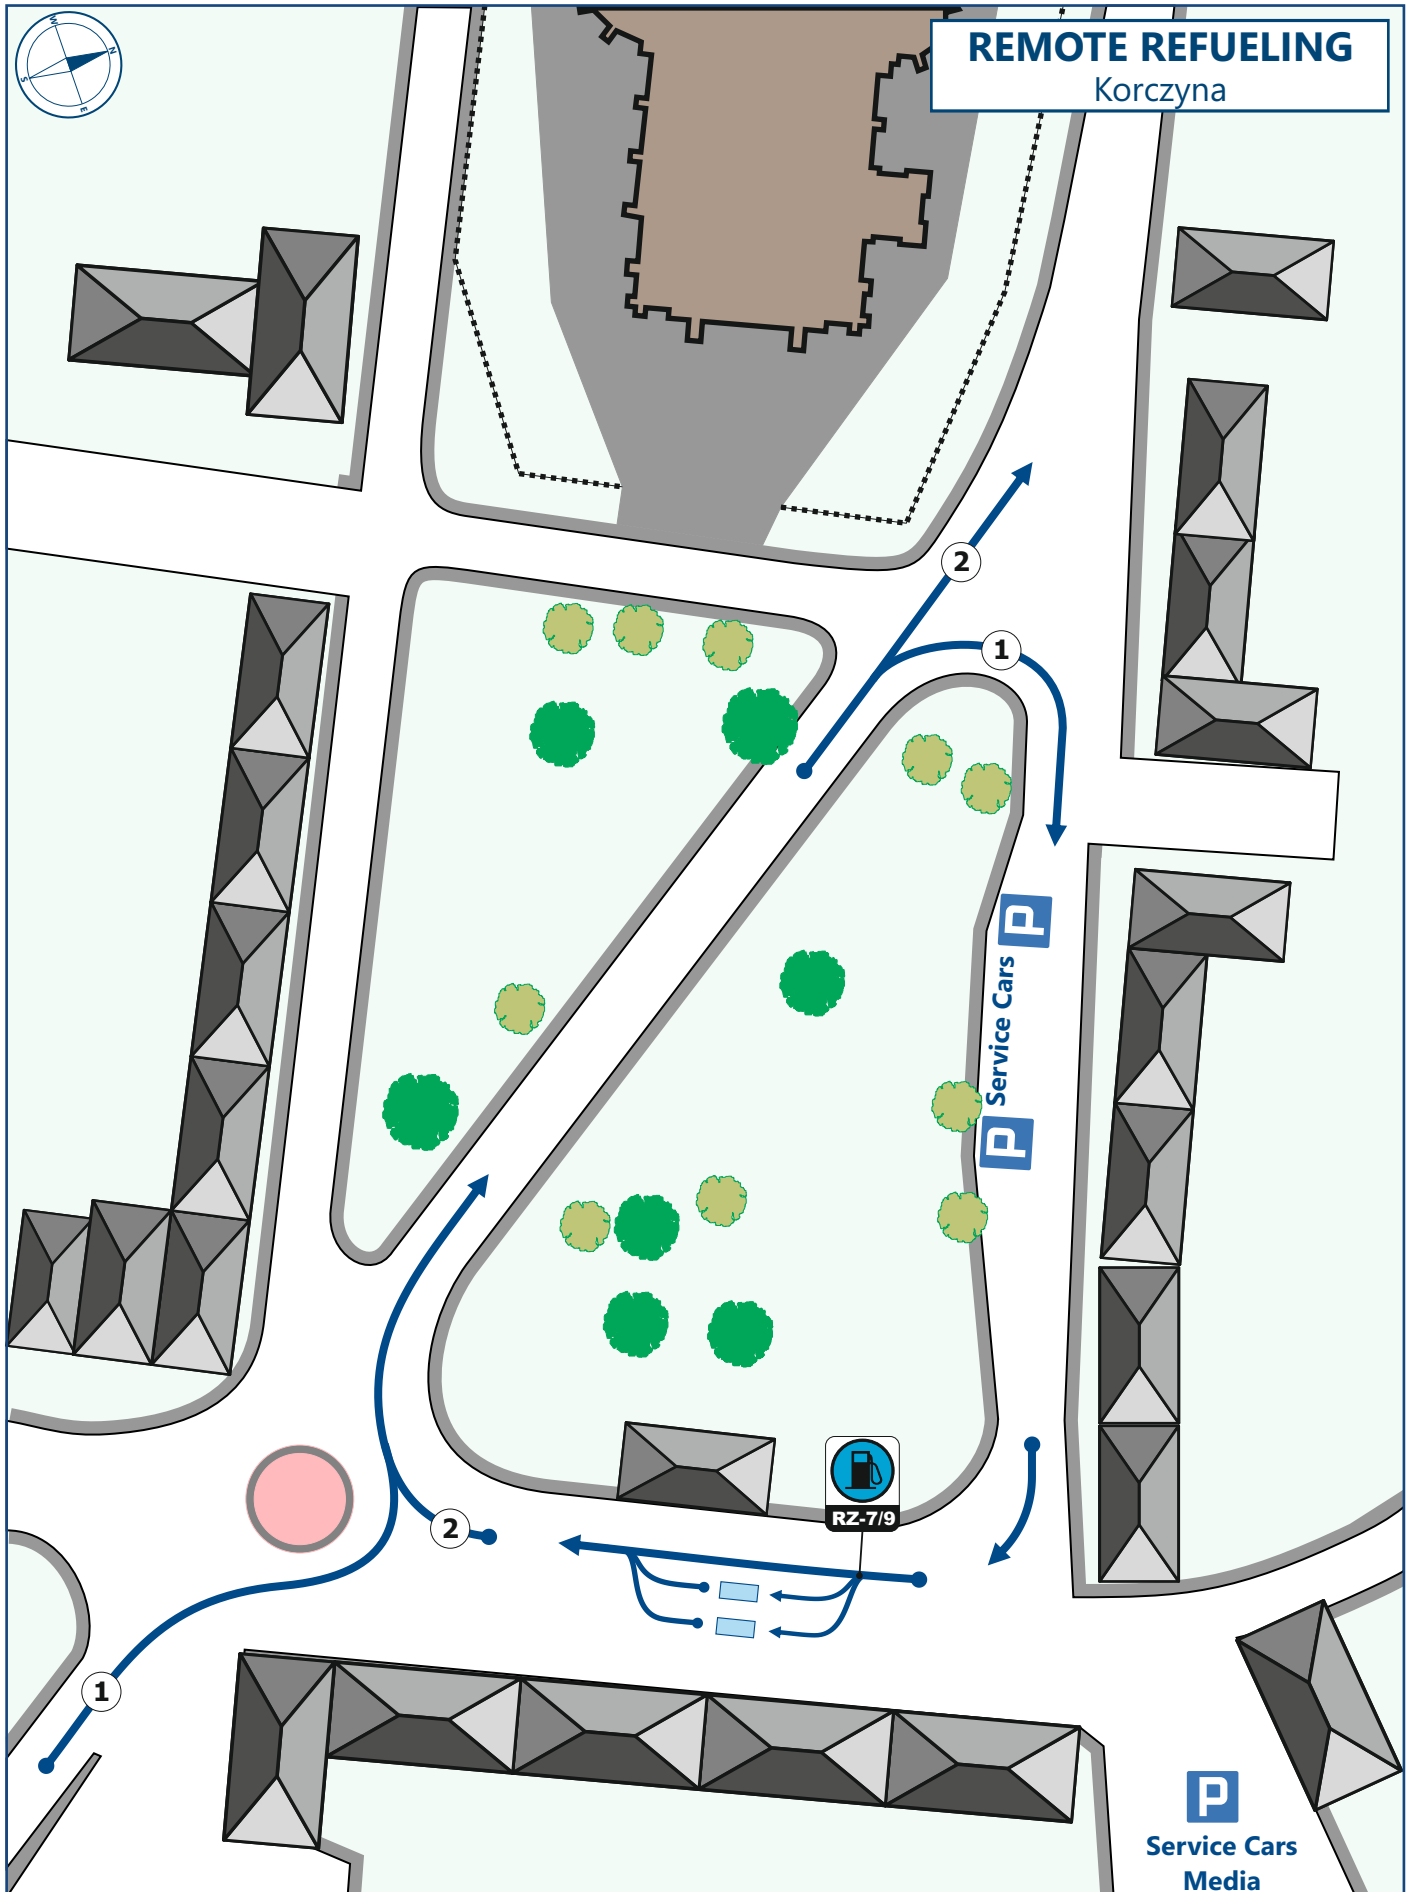

Appendix 6 – Drawings and Layouts

**REMOTE REFUELING**  
Brzeziny

**REGROUPING**

Rzeszów - „Stal” Stadium

**SCRUTINEERING**  
TOYOTA-Dakar Rzeszów

**Rally HQ**

Millenium Hall - Rzeszów

**LEVEL 1**

**Rally HQ**

Millenium Hall - Rzeszów

**LEVEL 2**