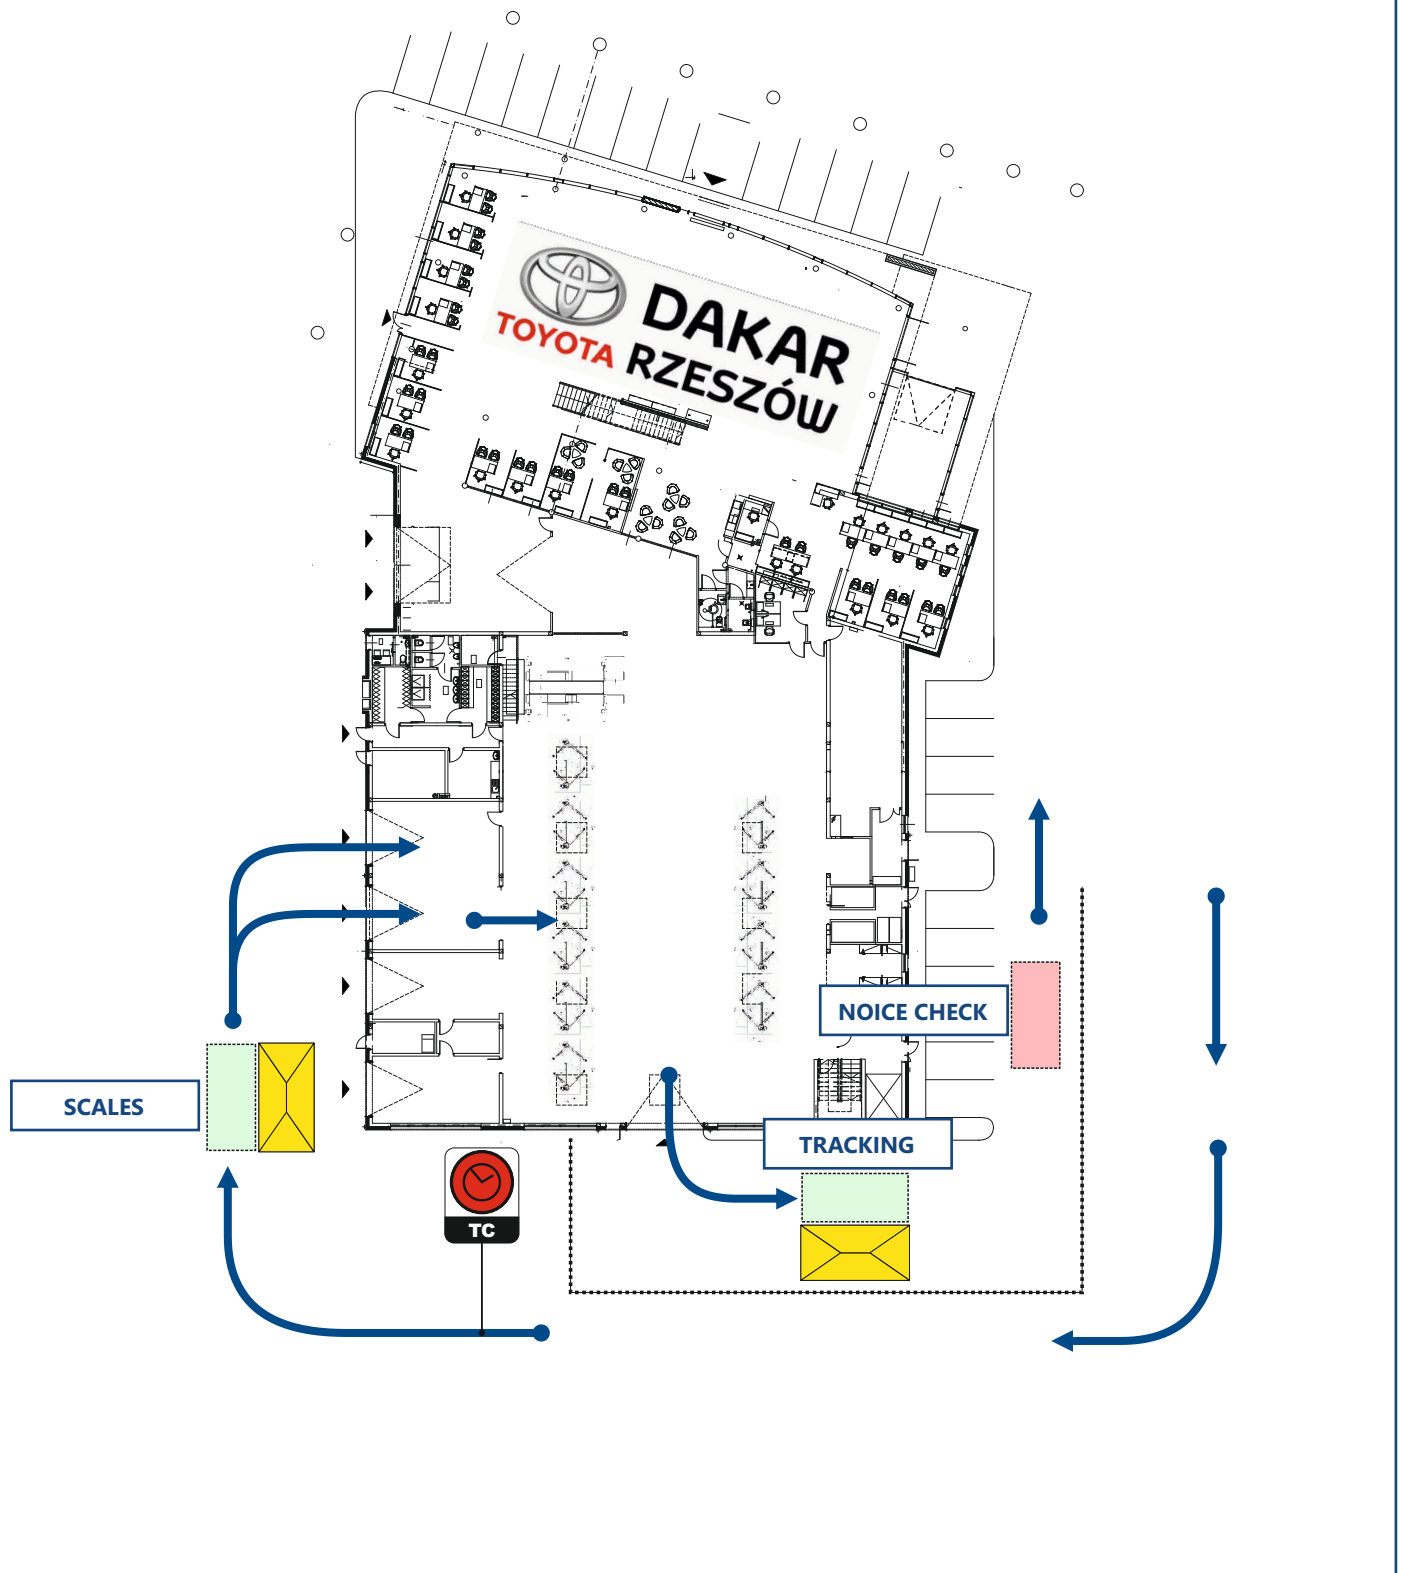

Appendix 6 – Drawings and Layouts

**REMOTE REFUELING**  
Brzeziny

**REGROUPING**

Rzeszów - „Stal” Stadium

**SCRUTINEERING**  
TOYOTA-Dakar Rzeszów

**Rally HQ**

Millenium Hall - Rzeszów

**LEVEL 1**

**Rally HQ**

Millenium Hall - Rzeszów

**LEVEL 2**