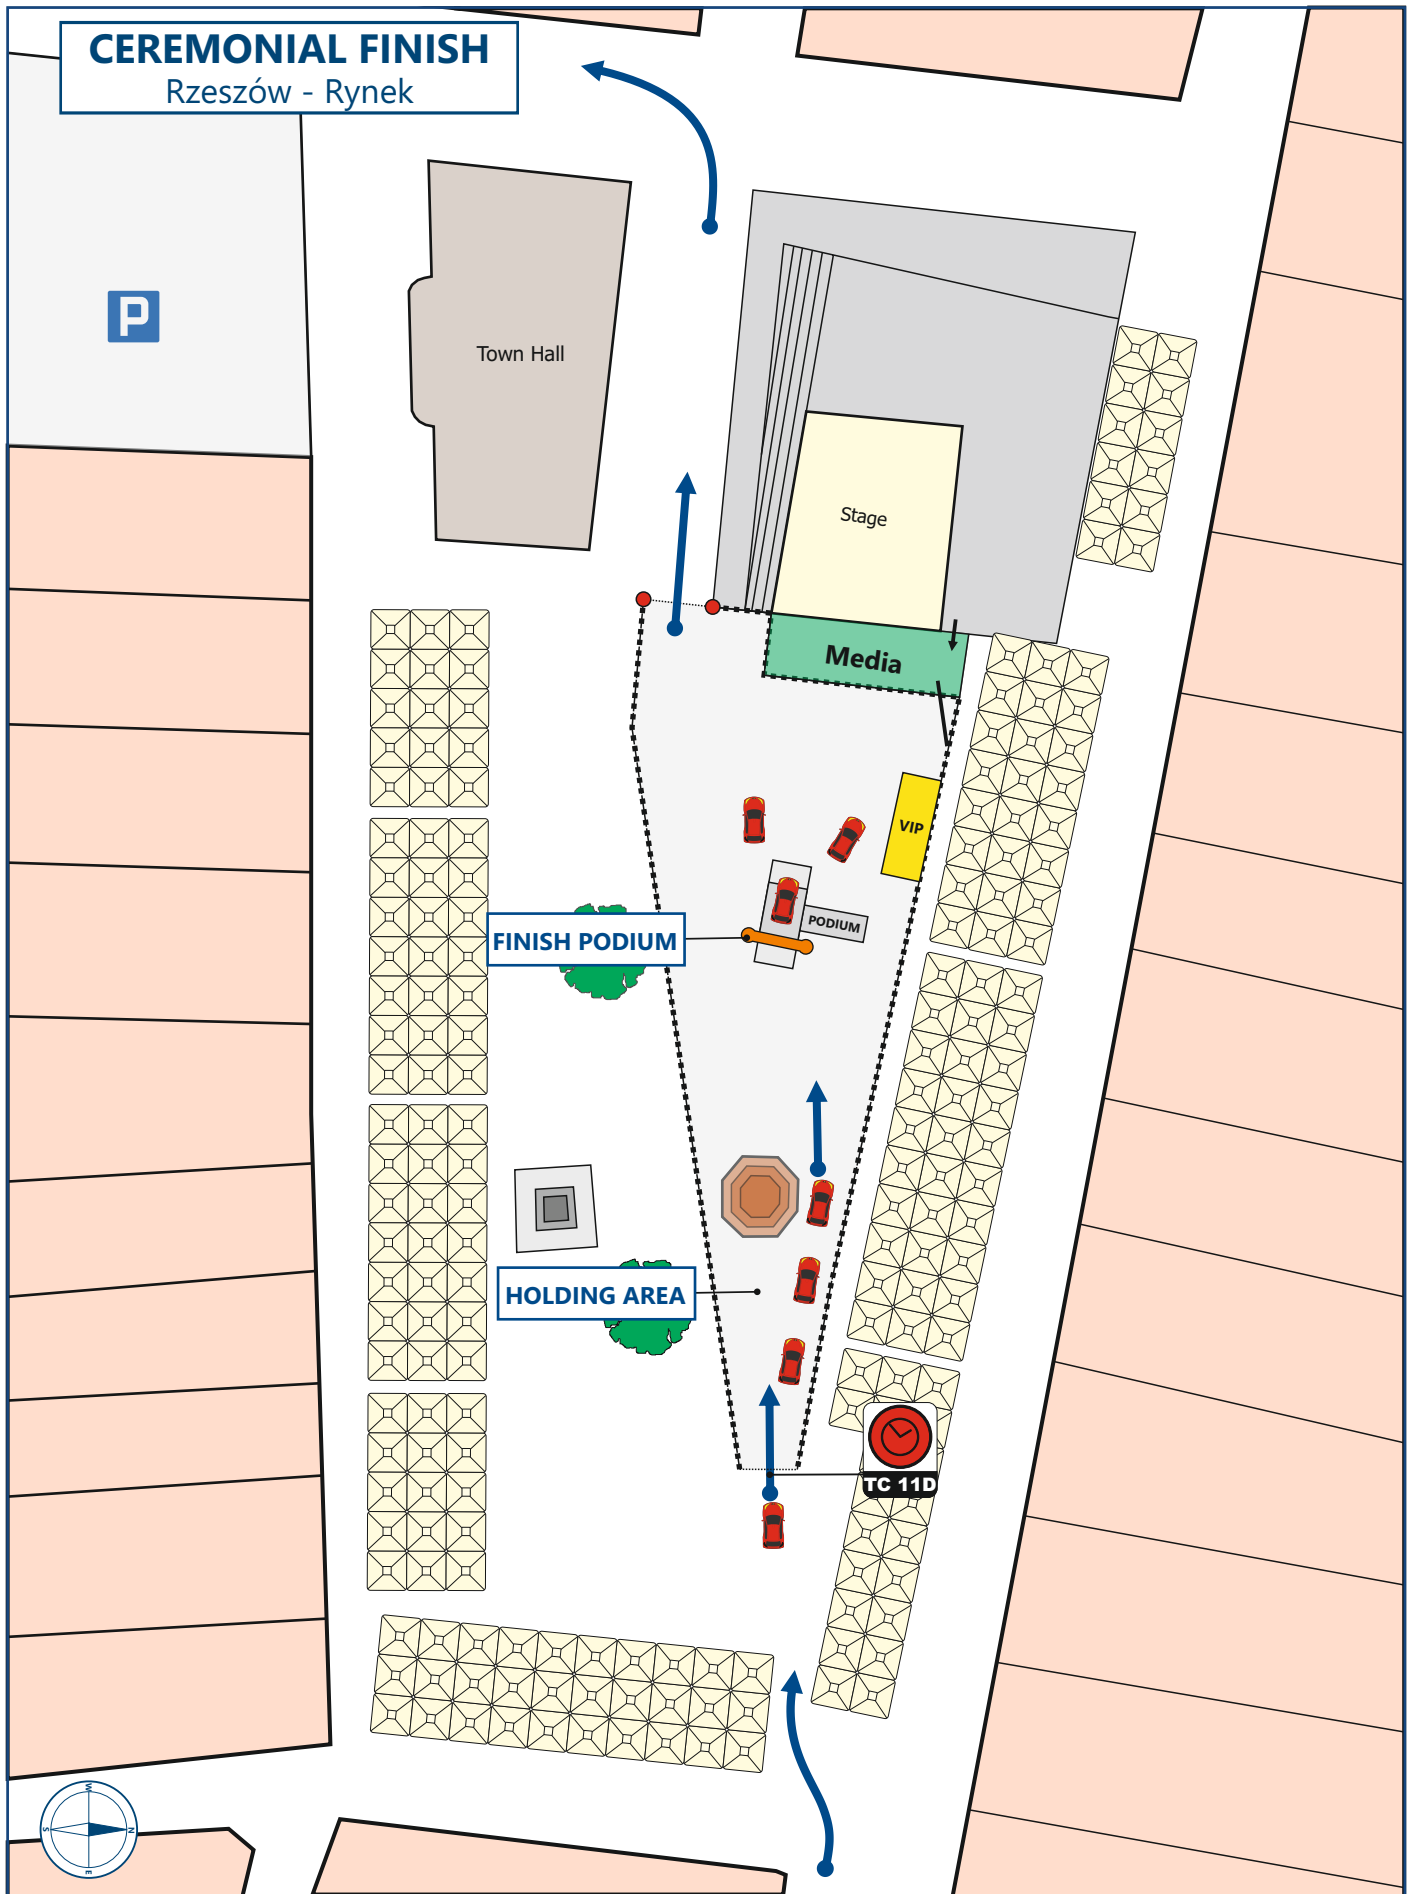

Appendix 6 – Drawings and Layouts

**REMOTE REFUELING**  
Brzeziny

**REGROUPING**

Rzeszów - „Stal” Stadium

**SCRUTINEERING**  
TOYOTA-Dakar Rzeszów

**Rally HQ**

Millenium Hall - Rzeszów

**LEVEL 1**

**Rally HQ**

Millenium Hall - Rzeszów

**LEVEL 2**