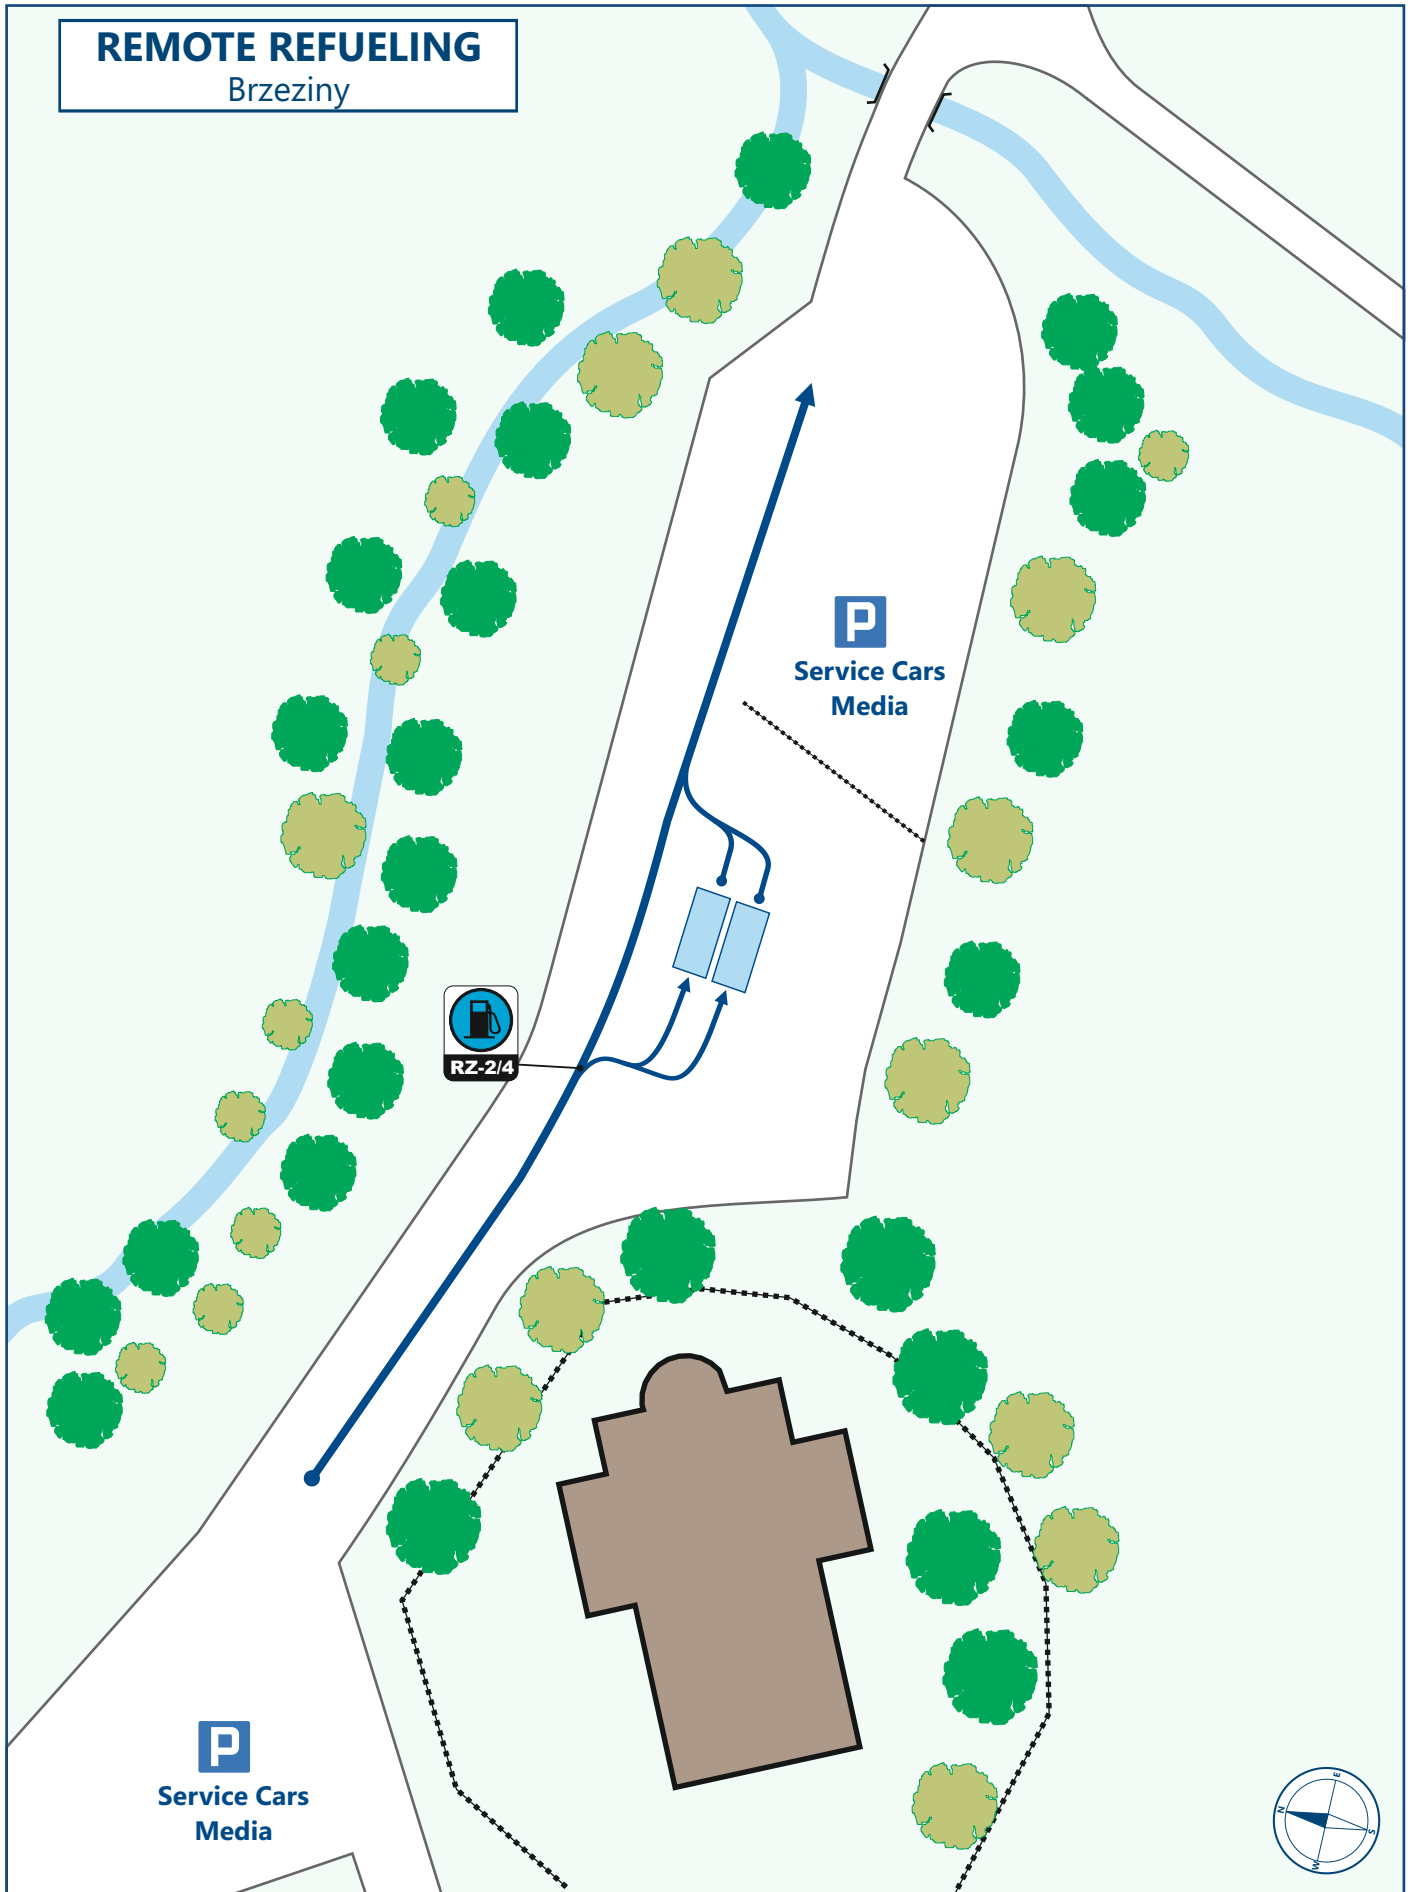

Appendix 6 – Drawings and Layouts

**REMOTE REFUELING**  
Brzeziny

**REGROUPING**

Rzeszów - „Stal” Stadium

**SCRUTINEERING**  
TOYOTA-Dakar Rzeszów

**Rally HQ**

Millenium Hall - Rzeszów

**LEVEL 1**

**Rally HQ**

Millenium Hall - Rzeszów

**LEVEL 2**