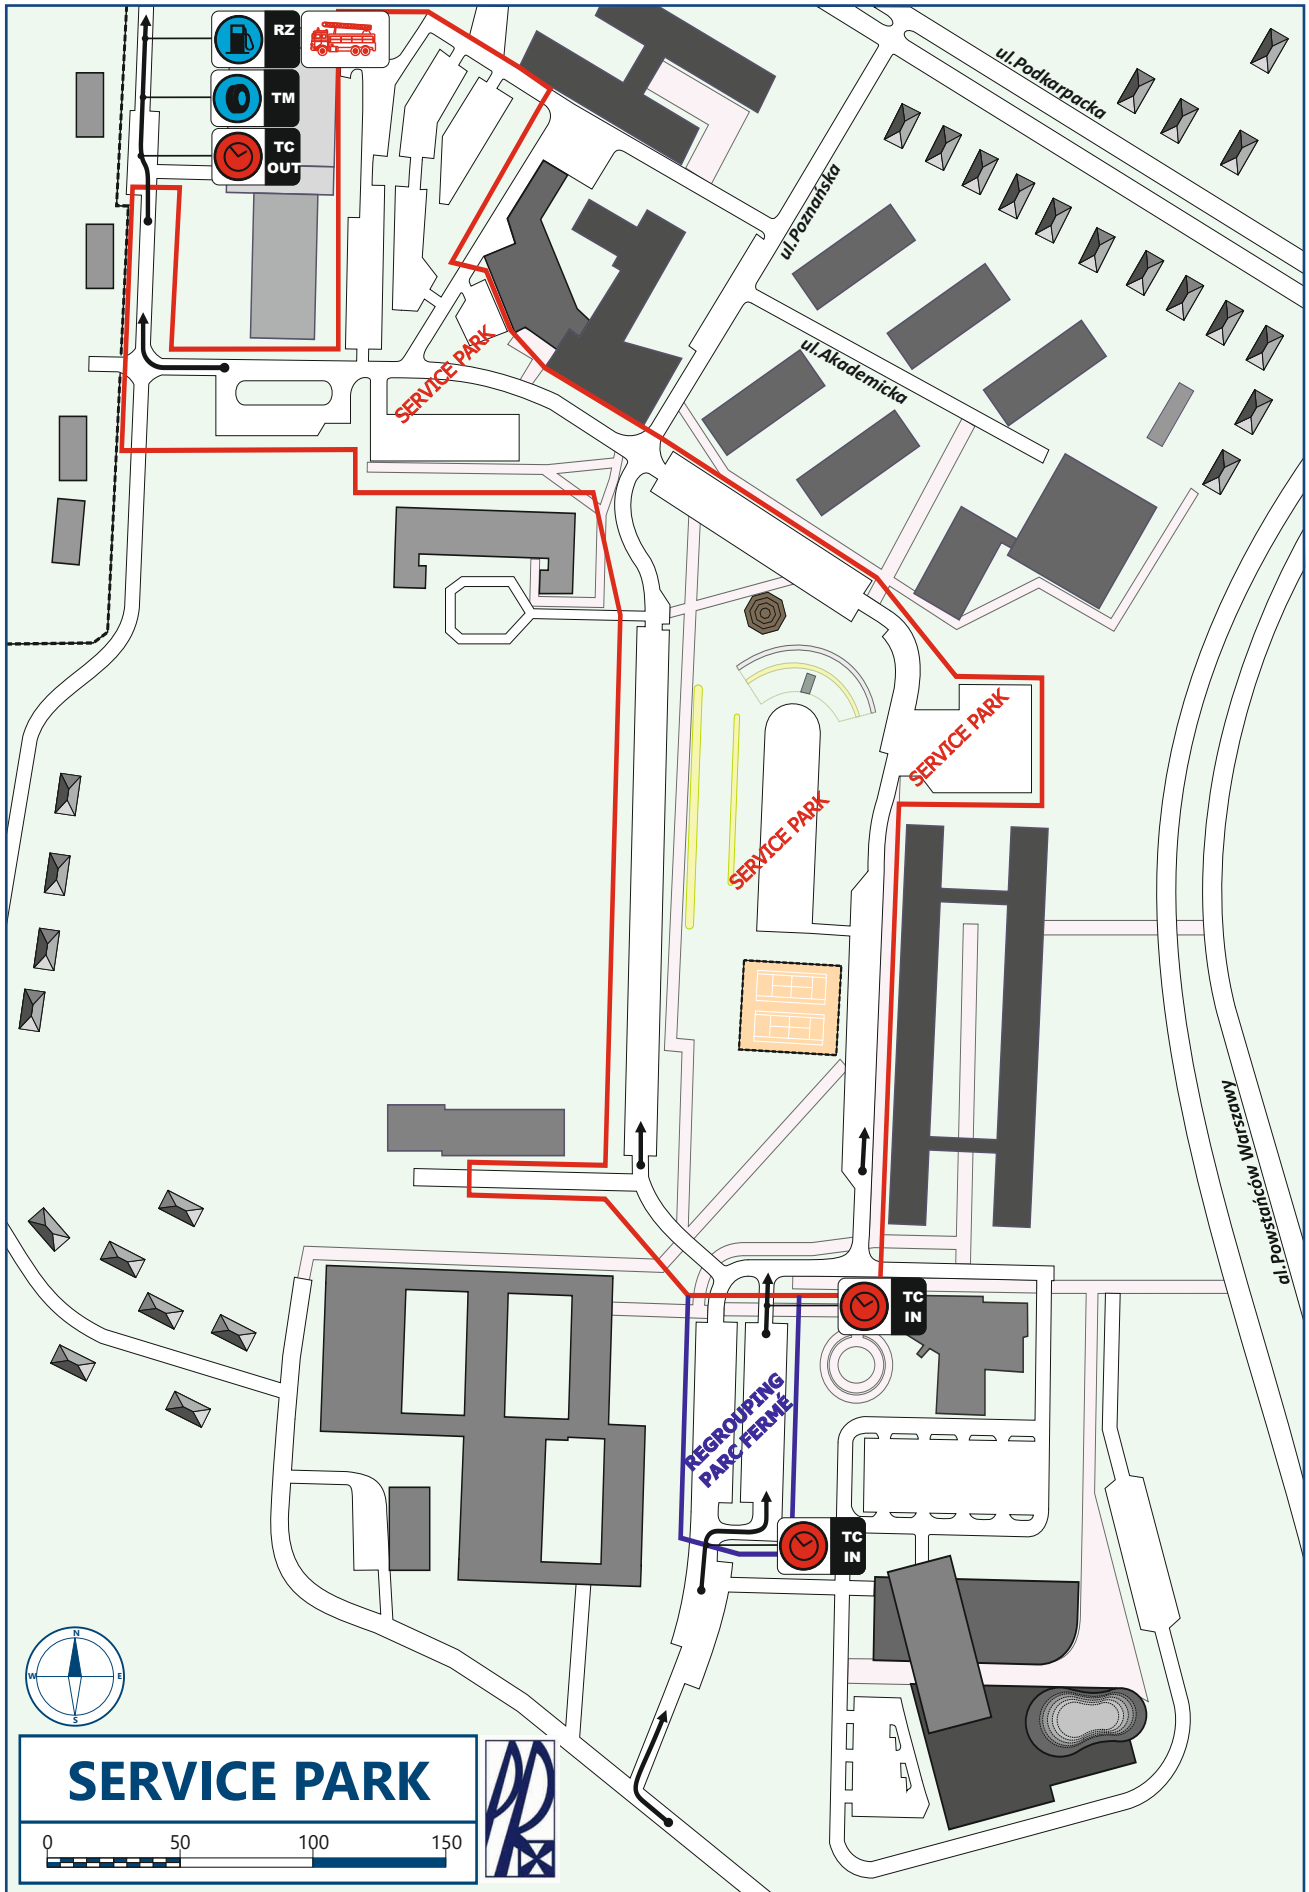

Appendix 6 – Drawings and Layouts

**REMOTE REFUELING**  
Brzeziny

**REGROUPING**

Rzeszów - „Stal” Stadium

**SCRUTINEERING**  
TOYOTA-Dakar Rzeszów

**Rally HQ**

Millenium Hall - Rzeszów

**LEVEL 1**

**Rally HQ**

Millenium Hall - Rzeszów

**LEVEL 2**